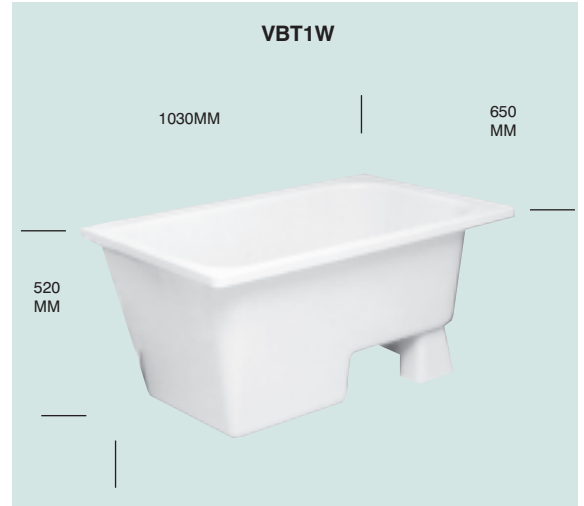

VST1367W 1130 mm x 670mm Extra large shower tray white. With 2 waste positions (Use 1 1/4" waste fitting SW180) Length can be reduced to 1090mm by trimming 20mm off either end.

VRB5529W Rectangular basin designed to fix into top surface of vanity unit, this stylish basin has rolled edges with moulded free draining soap dish. White. 555mm x 285mm x 110mm deep bowl. Use 1 1/4" waste fitting (SW180)

NEW VST6848W 680 x 485 x 80mm high Shower tray white (Use SW180 waste fitting) Raised lip on one 680 side

NEW VSTHETW Thetford recess to install swivel toilet. 680 x 600mm. Lowered lip on one 680 side

VST580DPW 580 x 580mm x 120mm high Small deep shower tray white. (Use SW180 waste fitting).

WE NOW OFFER INSTALLATION & REPAIR SERVICE BY SupremeTech.co.uk

BATHS, SHOWER TRAYS & MATS

COMPACT BOAT & MOTORHOME BATH

Our original Motorhome and Boat bath allows sitting down on the step seat. Its size makes it particularly suitable for Motorhomes, Caravans & Narrowboats. Bath can double up in use as a shower area. Colour available is white. Requires 1 1/4" waste fitting (SW180 OR SW90). Maximum filling capacity; VBT1W: 180 LTR.

VBT1W MOTORHOME & BOAT BATH
WHITE

SOFT SHOWER MAT

The shower mats are a soft non slip anti mildew polyurethane. With an aerated design so will drain properly. Size 55cm x 55cm. Colour and pattern may vary. VSTMATG SOFT SHOWER MATT GREY VSTMATB SOFT SHOWER MATT BEIGE