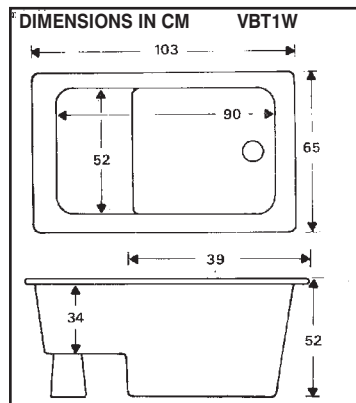

BATHS, SHOWER TRAYS & MATS

COMPACT BOAT & MOTORHOME BATH

Our original Motorhome and Boat bath allows sitting down on the step seat. Its size makes it particularly suitable for Motorhomes, Caravans & Narrowboats. Bath can double up in use as a shower area. Colour available is white. Requires 1 1/4" waste fitting (SW180 OR SW90). Maximum filling capacity; VBT1W: 180 LTR.

VBT1W MOTORHOME & BOAT BATH
WHITE