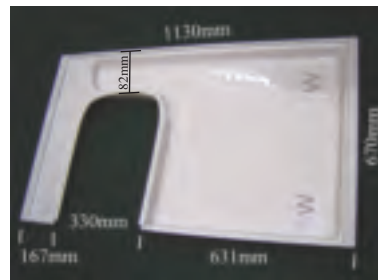

Depth 65 max
C200 TRAY LEFT HAND

NEW C400 UNIVERSAL SHOWER TRAY

The NEW C400 universal tray has been designed to locate directly into the front lip of the C400 moulding. Tray has two positions, W on photo, for waste outlet (SW180) and length can be shortened to 780mm max.

VSTUNT400W C400 Universal shower tray white