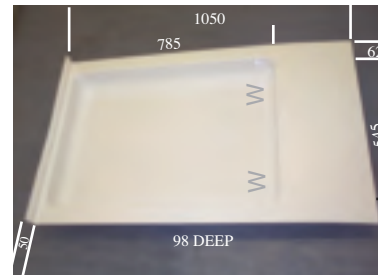

C200 SHOWER TRAY

Shower tray specially designed for Thetford C200 toilet installations. Two trays are available for left hand or right hand fit. Cut outs are profiled to match the toilet sealing rim while allowing a cleaning gap to the rear side of the C200 console. Tray has two positions, W on photo, for waste outlet (SW180) and length can be shortened to 1075mm max. Colour: white.

VST200RW C200 shower tray RH position white
VST200LW C200 shower tray LH position white

VSTUNT1W

UNIVERSAL SHOWER TRAY TRIM TO REQUIRED SIZE

The universal shower tray is designed to be easily adaptable to fit almost any situation. There is plenty of plastic to allow trimming to any size or shape of shower room. We have modified the tooling so the 7 grip bar detail has change to rows of buttons to match the base of the tray and aid cutting to size in this portion. (Requires SW180)

VSTUNT1W Universal shower tray white

Depth 65 max
C200 TRAY LEFT HAND

NEW C400 UNIVERSAL SHOWER TRAY

The NEW C400 universal tray has been designed to locate directly into the front lip of the C400 moulding. Tray has two positions, W on photo, for waste outlet (SW180) and length can be shortened to 780mm max.

VSTUNT400W C400 Universal shower tray white

VSTUNT400W

MOULDED SHOWER MATS & AWNING DECKING

Tough and flexible moulded shower mats, keep shower trays scratch free, easy on your feet, no need to remove for showering, anti-slip surface, cleaner and simpler than carpet mats getting damp. Can also be used under awnings to make an easily moveable entrance path or decking on damp grass or muddy surfaces. Keeps your living area cleaner. Colour: white.