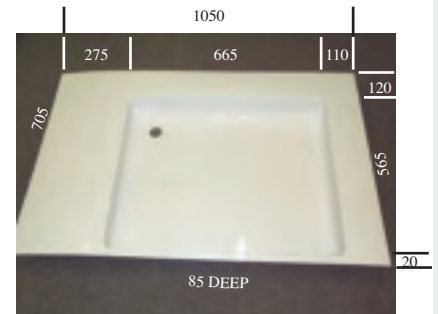

C200 SHOWER TRAY

Shower tray specially designed for Thetford C200 toilet installations. Two trays are available for left hand or right hand fit. Cut outs are profiled to match the toilet sealing rim while allowing a cleaning gap to the rear side of the C200 console. Tray has two positions, W on photo, for waste outlet (SW180) and length can be shortened to 1075mm max. Colour: white.

VST200RW C200 shower tray RH position white
VST200LW C200 shower tray LH position white

VSTUNT1W

UNIVERSAL SHOWER TRAY TRIM TO REQUIRED SIZE

The universal shower tray is designed to be easily adaptable to fit almost any situation. There is plenty of plastic to allow trimming to any size or shape of shower room. We have modified the tooling so the 7 grip bar detail has change to rows of buttons to match the base of the tray and aid cutting to size in this portion. (Requires SW180)

VSTUNT1W Universal shower tray white